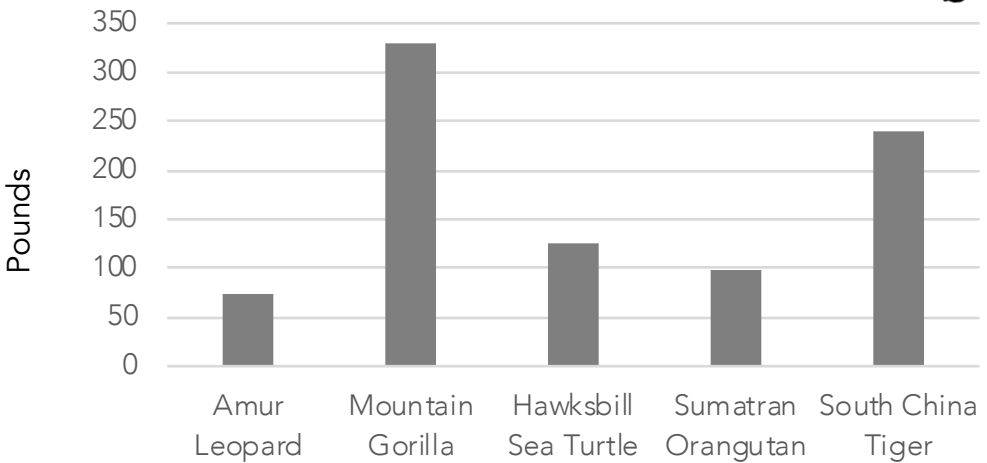

## DATA ANALYSIS (BAR GRAPHS)

Which endangered animal  
is heavier,  
Tiger or Leopard?

As many as 26,000 species are threatened with extinction in the world because people have changed their habitats, and they lost their homes. The bar graph below shows the weight of some of the most endangered animals in the world.

Weight of endangered animals

1. Among the endangered animals, which animal weighs the most?
2. Which is heavier, Amur Leopard or Sumatran Orangutan?
3. Which endangered animal weighs twice as much as Hawksbill Sea Turtle?